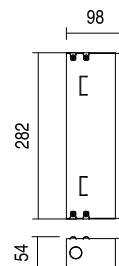

MINOSSE RECESSED S - RGBW-TW

ACCESSORI | ACCESSORIES

CODICE / CODE	CAM03
TIPOLOGIA / TYPOLOGY	Cassaforma <i>Housing boxe</i>
MATERIALE / MATERIAL	Acciaio inox, dima in polistirolo <i>Stainless steel, polystyrene jig</i>

FILTRI | FILTER

CODICE / CODE	HC
TIPOLOGIA / TYPOLOGY	Filtro Honeycomb <i>Honeycomb filter</i>